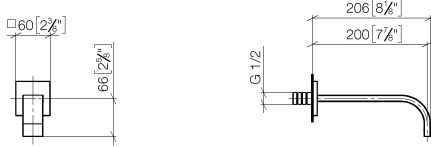

MEM Wall-mounted basin spout without pop-up waste - Brushed Champagne (22kt Gold)

MEM

13 800 782

- 200mm projection
- fixed spout
- rectangular, air-enriched flow
- hole diameter 37 mm
- rosette 60 x 60 mm
- 1/2" connection
- max. flow 5.7 l/min
- lead-free
- WRAS 2203039
- This product can help a building meet the requirements of Green Building Rating Systems, e.g. LEED®, BREEAM®, DGNB

Recommended miscellaneous

- Concealed wall elbow -** 35 085 970 90
- min. recess depth 90 mm
 - max. recess depth 163 mm

13 800 782
mm [inches]

Flow rate chart

Certificates

WRAS_2203039.

13 800 782

Spare parts list

No.	Item Number	Name	Quantity used	Delivery time
1	09 24 03 081 10 90	extension	1	2
2	90 27 78 035 00-46	rosette	1	30
3	90 29 03 109 00 90	aerator	1	2